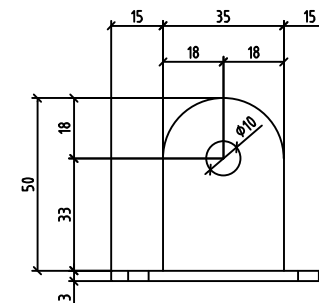

FIXED ALUMINIUM ALLOY TRIPOD FOOT

ADJUSTABLE ALUMINIUM ALLOY TRIPOD FOOT

25x3 ROUND TUBE

| | | | | | | | | | |
|--|----------------------------|-----------------------------------|--|---|----------------------------|-----|-------------|----|------|
| GENERAL NOTES : ALL DIMENSIONS ARE IN MM UNLESS NOTED OTHERWISE | RELATED DRAWINGS REFERENCE | | | SCALE: DRAWING NOT TO SCALE DO NOT SCALE IF IN DOUBT ASK | PROJECT TELCO ANTENNAS | | | | |
| | DRG. NO. | TITLE | | | BRACKET DIAGRAM | | | | |
| | TA-FD-MP04 | ALUMINIUM ALLOY TRIPOD - ASSEMBLY | | | TITLE TRIPOD FEET | | | | |
| | | | | | DRG. No. TA-BD-MB03 REV. A | | | | |
| | | | | A | ISSUED | RO | 23.03.15 | | |
| | | | | DWN: RO | CHK: DP | REV | DESCRIPTION | BY | DATE |