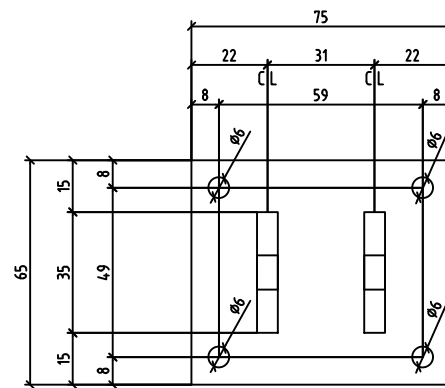

FIXED ALUMINIUM ALLOY TRIPOD FOOT

ADJUSTABLE ALUMINIUM ALLOY TRIPOD FOOT

25x3 ROUND TUBE

| | | | | | | | | | |
|--|----------------------------|-----------------------------------|--|---|----------------------------|-----|-------------|----|------|
| GENERAL NOTES : ALL DIMENSIONS ARE IN MM UNLESS NOTED OTHERWISE | RELATED DRAWINGS REFERENCE | | | SCALE: DRAWING NOT TO SCALE DO NOT SCALE IF IN DOUBT ASK | PROJECT TELCO ANTENNAS | | | | |
| | DRG. NO. | TITLE | | | BRACKET DIAGRAM | | | | |
| | TA-FD-MP04 | ALUMINIUM ALLOY TRIPOD - ASSEMBLY | | | TITLE TRIPOD FEET | | | | |
| | | | | | DRG. No. TA-BD-MB03 REV. A | | | | |
| | | | | A | ISSUED | RO | 23.03.15 | | |
| | | | | DWN: RO | CHK: DP | REV | DESCRIPTION | BY | DATE |