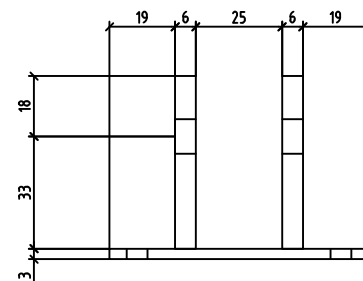

FIXED ALUMINIUM ALLOY TRIPOD FOOT

ADJUSTABLE ALUMINIUM ALLOY TRIPOD FOOT

25x3 ROUND TUBE

| | | | | | | | | | |
|--|----------------------------|-----------------------------------|--|---|----------------------------|-----|-------------|----|------|
| GENERAL NOTES : ALL DIMENSIONS ARE IN MM UNLESS NOTED OTHERWISE | RELATED DRAWINGS REFERENCE | | | SCALE: DRAWING NOT TO SCALE DO NOT SCALE IF IN DOUBT ASK | PROJECT TELCO ANTENNAS | | | | |
| | DRG. NO. | TITLE | | | BRACKET DIAGRAM | | | | |
| | TA-FD-MP04 | ALUMINIUM ALLOY TRIPOD - ASSEMBLY | | | TITLE TRIPOD FEET | | | | |
| | | | | | DRG. No. TA-BD-MB03 REV. A | | | | |
| | | | | A | ISSUED | RO | 23.03.15 | | |
| | | | | DWN: RO | CHK: DP | REV | DESCRIPTION | BY | DATE |