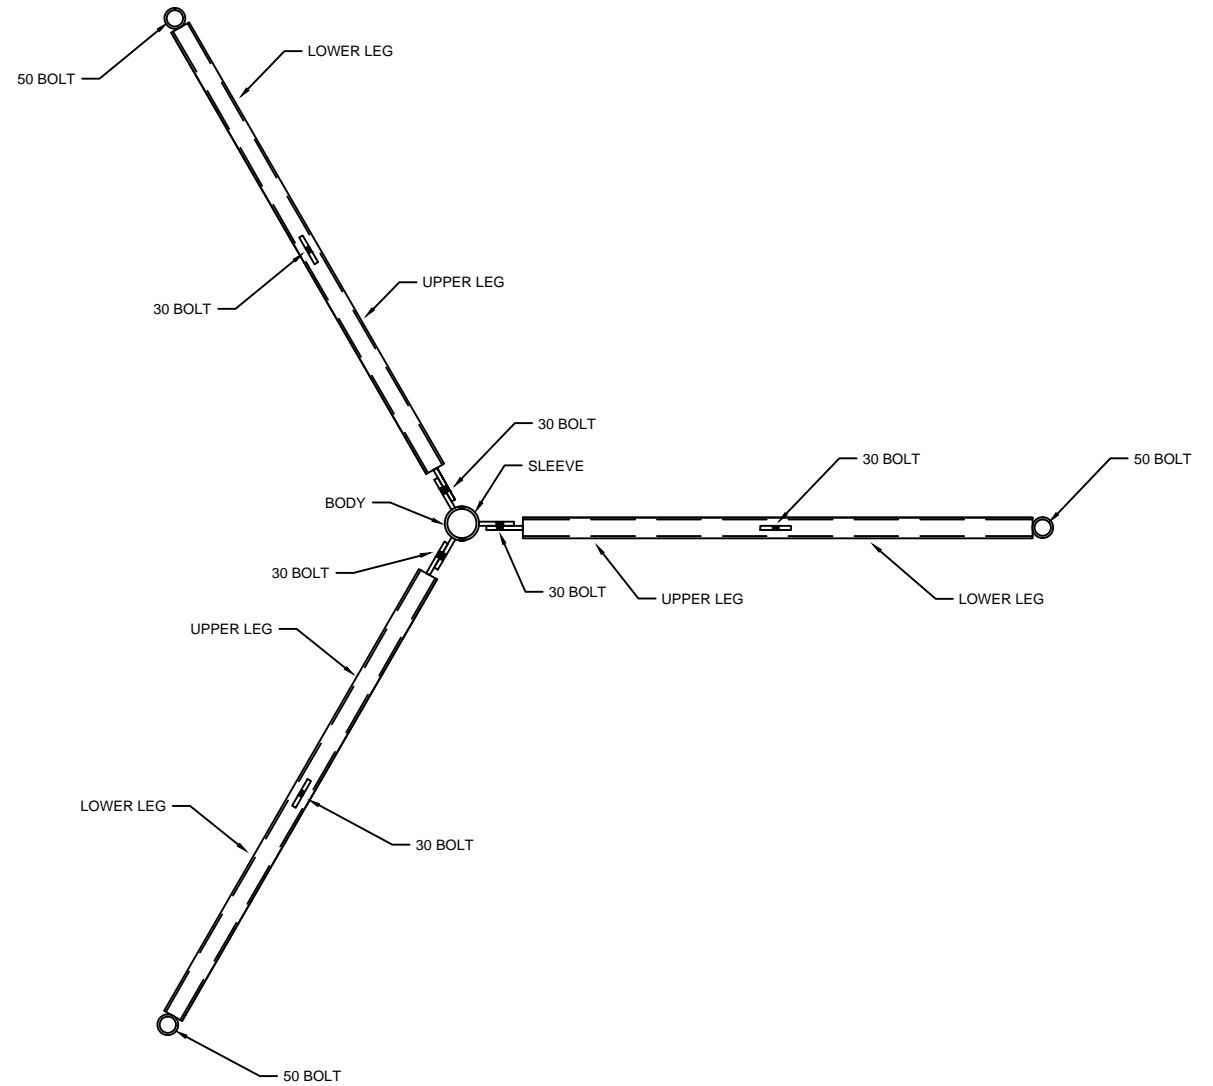

PROFILE

PLAN

GENERAL NOTES :
ALL DIMENSIONS ARE IN MM UNLESS NOTED OTHERWISE

RELATED DRAWINGS REFERENCE	
DRG. NO.	TITLE
TA-FD-MP02	ALUMINIUM ALLOY TRIPOD - CLEATS
TA-FD-MP03	ALUMINIUM ALLOY TRIPOD - MEMBERS
TA-FD-MP04	ALUMINIUM ALLOY TRIPOD - ASSEMBLY
TA-BD-MB03	TRIPOD FEET

SCALE: DRAWING
NOT TO SCALE

DO NOT SCALE
IF IN DOUBT ASK

DWN: RO CHK: DP

REV	DESCRIPTION	BY	DATE
A	ISSUED	RO	24.03.15

PROJECT	TELCO ANTENNAS
	FABRICATION DRAWING
TITLE	ALUMINIUM ALLOY TRIPOD - ASSEMBLY
DRG. No.	TA-FD-MP04
REV.	A